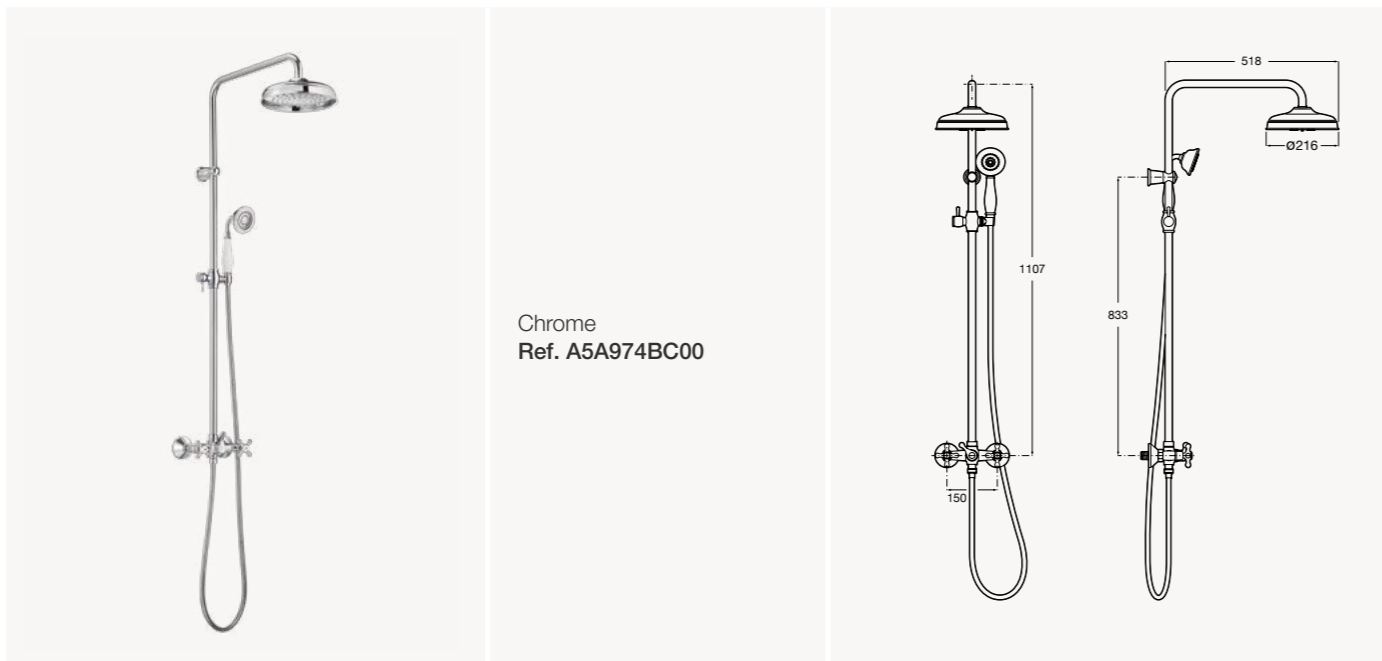

### Bidet mixer

With ball-valve regulator and flexible supply hoses. Click-clack waste included

**BATH AND SHOWER FAUCETS**

**Wall-mounted shower mixer**

With hand-shower, 1.50 m flexible shower hose and swivel wall bracket

Chrome  
Ref. A5A204BC00

**Freestanding bath-shower column**

With manual diverter, hand-shower, 1.50 m flexible shower hose and floor pillar leg

Chrome  
Ref. A5A274BC00

**Wall-mounted shower column**

With hand-shower and high-flow shower-head

Chrome  
Ref. A5A974BC00

**Wall-mounted bath-shower mixer**

With manual diverter, hand-shower, 1.50 m flexible shower hose and swivel bracket

Chrome  
Ref. A5A014BC00

**Deck-mounted bath mixer**

With hand-shower and 1.50 m flexible shower hose

Chrome  
Ref. A5A094BC00

**1/2" built-in valve**

Chrome  
Ref. A5A154BC00