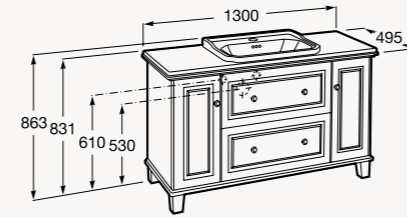

FURNITURE

Base unit for in countertop basin

Two drawers and two doors

Base unit 1300
Ref. A857136...

Marble countertop
Ref. A857142...

Base unit for vanity basin

Two drawers and basin

Unik 800
1 taphole
Ref. A851369...

Unik 800
3 tapholes
Ref. A851371...

Basin and stainless steel structure

With towel rail and glass shelf

Unik 800
1 taphole
Ref. A851370425

Unik 800
3 tapholes
Ref. A851372...

Column unit

With glass shelves and internal LED lighting

1900
Ref. A857137...

FINISHES

For base unit:

Satin
White
415

Satin Dark
Grey
417

For countertop:

White
venato
420

Black
marquina
421

Replace ... in the product reference with the code of the chosen finish.

Dimensions in mm.
Replace ... in the product reference with the code of the chosen finish.