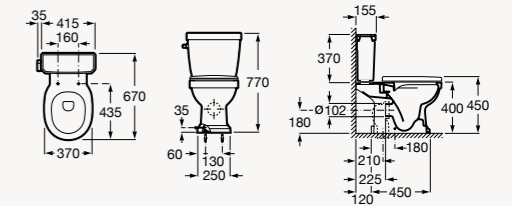

### Close-coupled WC Projection: 670 mm

WC with dual outlet  
Ref. A3420A7000

Cistern and lid with dual flush mechanism 4.5/3 l. and side activation  
Ref. A3410A1000

Soft-closing Supralit® seat and cover.  
White  
Ref. A801B5200B  
Dark grey  
Ref. A801B5238B