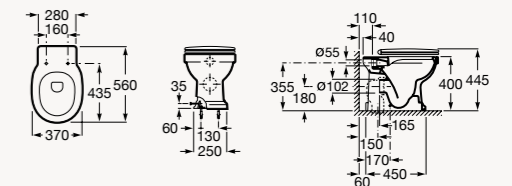

WC with dual outlet
Ref. A3440A9000

Soft-closing Supralit® seat and cover.
White
Ref. A801B5200B
Dark grey
Ref. A801B5238B