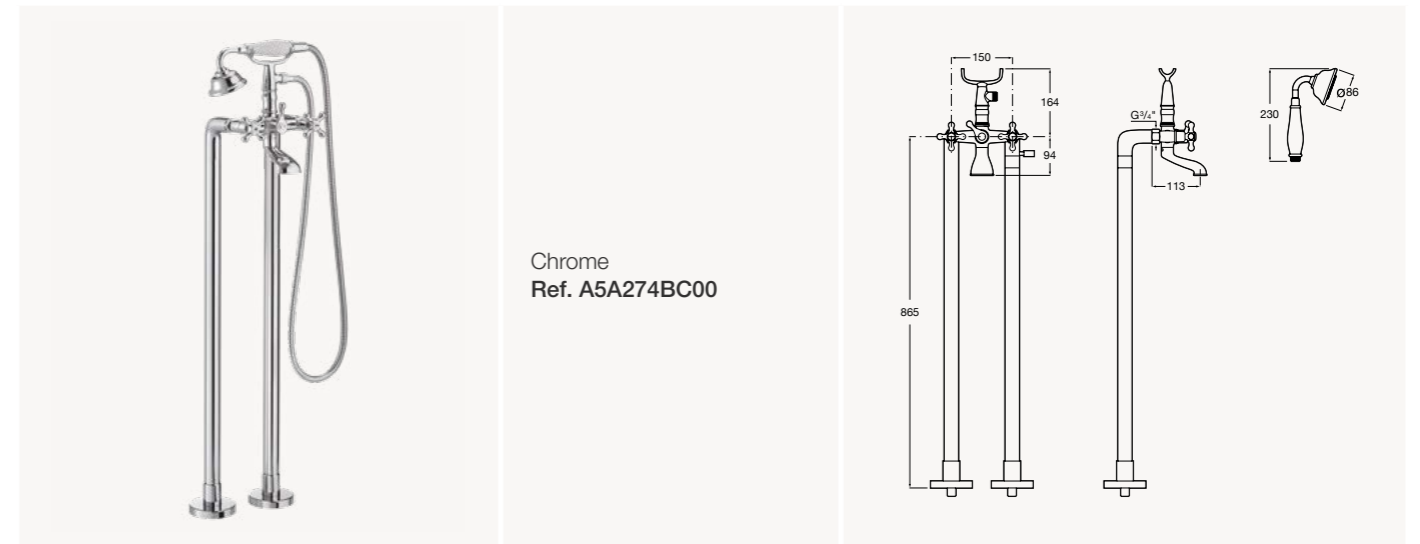

### Bidet mixer

With ball-valve regulator and flexible supply hoses. Click-clack waste included

**BATH AND SHOWER FAUCETS**

**Wall-mounted shower mixer**

With hand-shower, 1.50 m flexible shower hose and swivel wall bracket

Chrome  
Ref. A5A204BC00

**Freestanding bath-shower column**

With manual diverter, hand-shower, 1.50 m flexible shower hose and floor pillar leg

Chrome  
Ref. A5A274BC00

**Wall-mounted shower column**

With hand-shower and high-flow shower-head

Chrome  
Ref. A5A974BC00

**Wall-mounted bath-shower mixer**

With manual diverter, hand-shower, 1.50 m flexible shower hose and swivel bracket

Chrome  
Ref. A5A014BC00

**Deck-mounted bath mixer**

With hand-shower and 1.50 m flexible shower hose