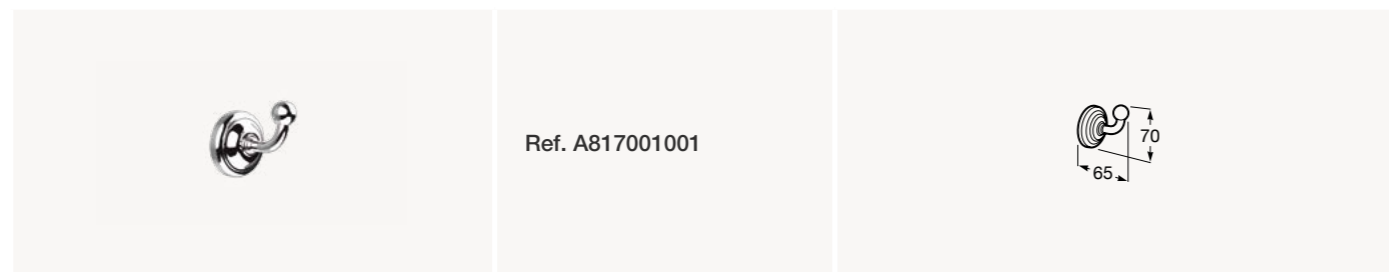

ACCESSORIES

Robe hook