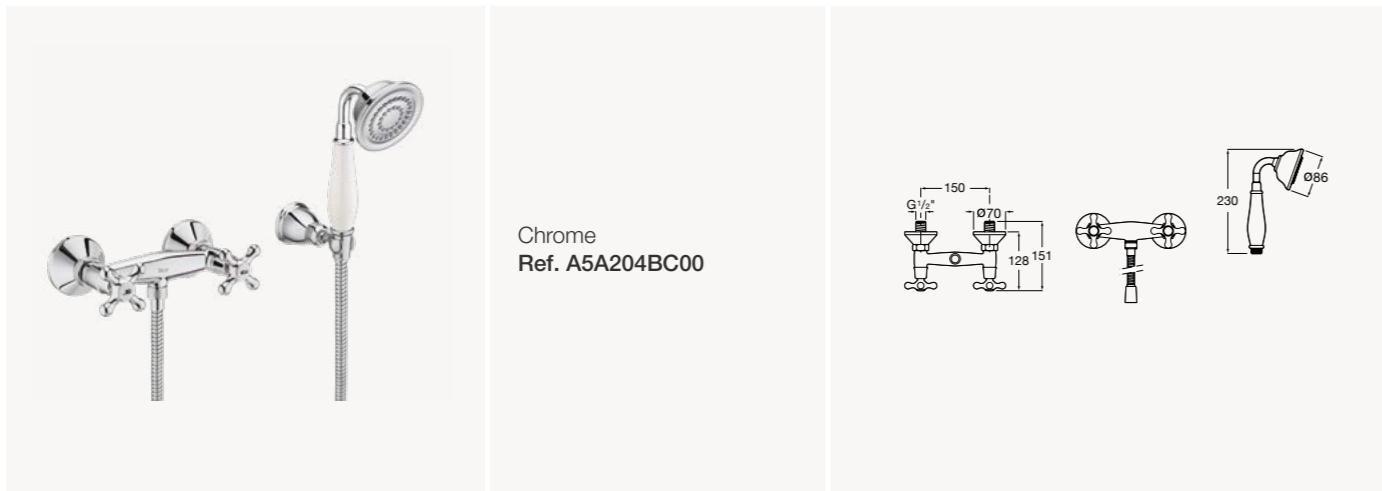

### Bidet mixer

With ball-valve regulator and flexible supply hoses. Click-clack waste included

### Bidet mixer

With ball-valve regulator and flexible supply hoses. Click-clack waste included

**BATH AND SHOWER FAUCETS**

**Wall-mounted shower mixer**

With hand-shower, 1.50 m flexible shower hose and swivel wall bracket

Chrome  
Ref. A5A204BC00

**Freestanding bath-shower column**

With manual diverter, hand-shower, 1.50 m flexible shower hose and floor pillar leg

Chrome  
Ref. A5A274BC00

**Wall-mounted shower column**

With hand-shower and high-flow shower-head

Chrome  
Ref. A5A974BC00

**Wall-mounted bath-shower mixer**

With manual diverter, hand-shower, 1.50 m flexible shower hose and swivel bracket

Chrome  
Ref. A5A014BC00

**Deck-mounted bath mixer**

With hand-shower and 1.50 m flexible shower hose