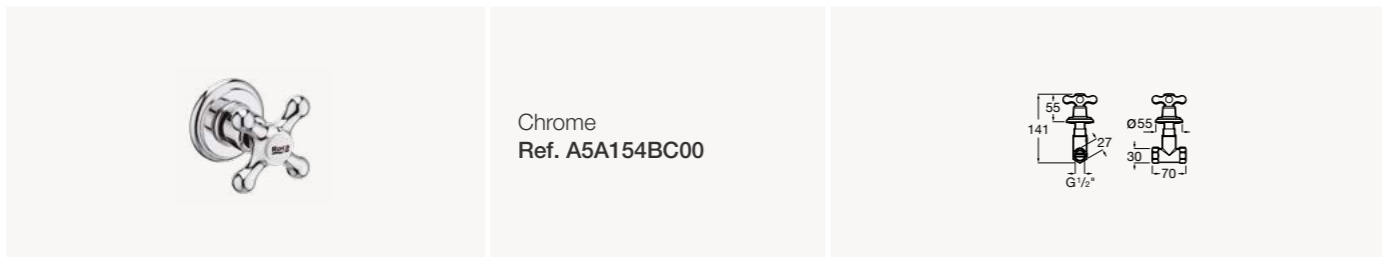

1/2" built-in valve

Chrome
Ref. A5A154BC00