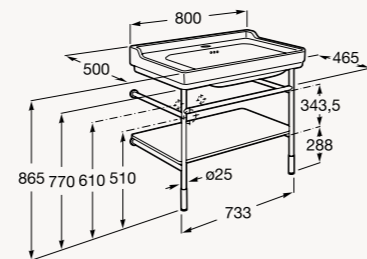

FURNITURE

Base unit for in countertop basin

Two drawers and two doors

Base unit 1300
Ref. A857136...

Marble countertop
Ref. A857142...

Base unit for vanity basin

Two drawers and basin

Unik 800
1 taphole
Ref. A851369...

Unik 800
3 tapholes
Ref. A851371...

Basin and stainless steel structure

With towel rail and glass shelf

Unik 800
1 taphole
Ref. A851370425

Unik 800
3 tapholes
Ref. A851372...

Column unit

With glass shelves and internal LED lighting

1900
Ref. A857137...

FINISHES

For base unit:

Satin
White
415

Satin Dark
Grey
417

For countertop:

White
venato
420

Black
marquina
421

Replace ... in the product reference with the code of the chosen finish.

Dimensions in mm.
Replace ... in the product reference with the code of the chosen finish.