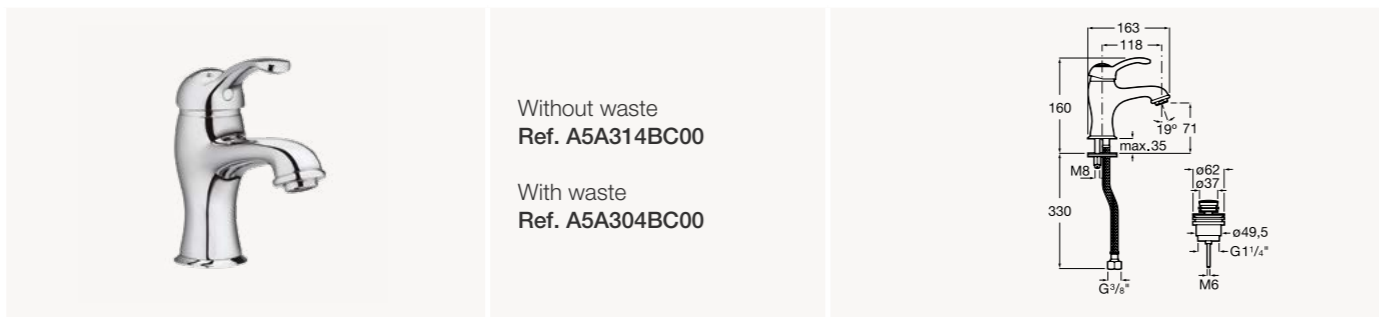

BASIN FAUCETS

Basin mixer

With aerator and flexible supply hoses