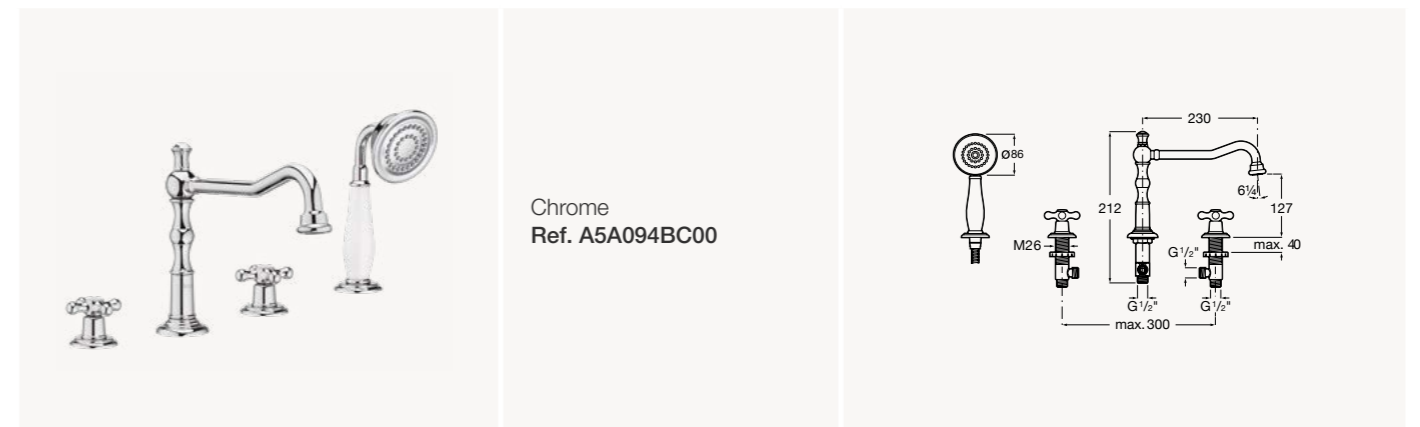

Chrome  
Ref. A5A974BC00

**Wall-mounted bath-shower mixer**

With manual diverter, hand-shower, 1.50 m flexible shower hose and swivel bracket

Chrome  
Ref. A5A014BC00

**Deck-mounted bath mixer**

With hand-shower and 1.50 m flexible shower hose

Chrome  
Ref. A5A094BC00

**1/2" built-in valve**

Chrome  
Ref. A5A154BC00