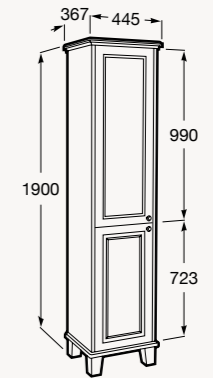

FINISHES

For base unit:

Satin
White
415

Satin Dark
Grey
417

For countertop:

White
venato
420

Black
marquina
421

Replace ... in the product reference with the code of the chosen finish.

Dimensions in mm.
Replace ... in the product reference with the code of the chosen finish.