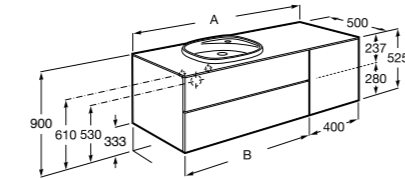

1200mm

A851392...

A851391...

1000mm

A851390...

A851389...

A	B
1400	1000
1200	800
1000	600

Column unit

Column unit with full-length mirror and height-adjustable shelves.

A857237...

Dimensions in mm.

Range of finishes

Basin position option

Replace ... in the product reference with the code of the chosen finish.