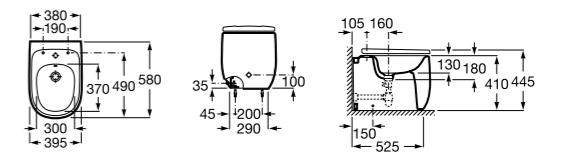

Seat and cover
A801B82..0

Rimless bowl with concealed fixings.
Supralit® soft-close seat and cover.

Bidet

Back to wall bidet
A3570B8..0

Cover
A806B82..0

Back to wall bidet.
Supralit® soft-close cover.
Faucet not included.