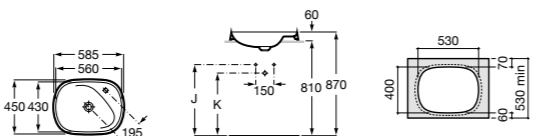

450x450mm
A3270B7..0