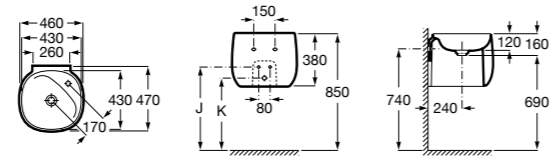

Bottle Trap	K	J
Totem	530	610
Minimal		
Botella	610	550

Over countertop basin

Over countertop Fineceramic® basin with overflow protection system, universal waste and fixed open ceramic cover (Ø 35 mm).

585x455mm
A3270B8..0