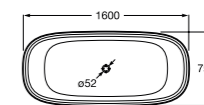

Oval free-standing bath. Includes click-clack waste, siphon and Surfex® cover.

1800x900 mm

A248452..0

With tapholes*

A248453..0

1600x750 mm

A248465..0

Dimensions in mm.