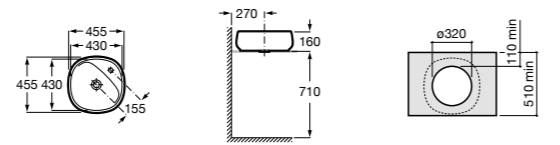

Bottle Trap	K	J
Totem	530	610
Minimal		
Botella	610	550

In countertop basin

In countertop Fineceramic® basin with overflow protection system, universal waste and fixed open ceramic cover (Ø 35 mm).

585x450mm
A3270B6..0