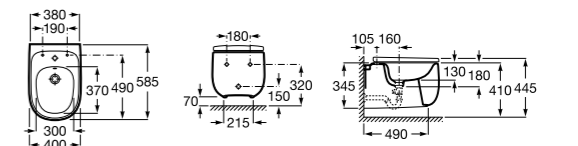

Wall-hung bidet

Bidet without cover
A3570B6..0

Cover
A806B82..0

Bidet with concealed fixings.
Supralit® soft-close cover.
Faucet not included.

Dimensiones in mm.