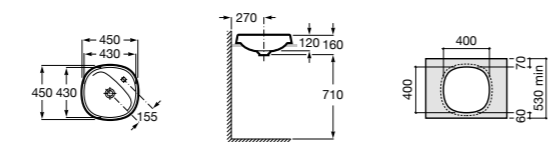

Bottle Trap	K	J
Totem	530	610
Minimal		
Botella	610	550

Replace .. in the product reference with the code of the chosen finish.
Dimensions in mm.

Furniture

Base unit for two over countertop basins

Combination of base unit 4 drawers and Fineceramic® basin.
It includes resin countertop, with mineral water, in grey finishes.

1600mm

- ☐ ☐ A851407...
- ☐ ☐ A851406...