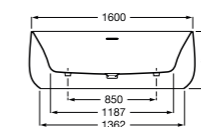

1400mm

- A851417...
- A851416...
- A851415...
- A851414...

1200mm

- A851413...
- A851412...
- A851411...
- A851410...

1000mm

- A851409...
- A851408...

A	B
1400	1000
1200	800
1000	600

Dimensions in mm.

Oval free-standing bath. Includes click-clack waste, siphon and Surfex® cover.

1800x900 mm

A248452..0

With tapholes*

A248453..0

1600x750 mm

A248465..0

Dimensions in mm.