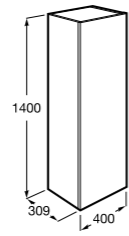

1400mm

- A851417...
- A851416...
- A851415...
- A851414...

1200mm

- A851413...
- A851412...
- A851411...
- A851410...

1000mm

- A851409...
- A851408...

A	B
1400	1000
1200	800
1000	600

Dimensions in mm.

1200mm

A851392...

A851391...

1000mm

A851390...

A851389...

A	B
1400	1000
1200	800
1000	600

Column unit

Column unit with full-length mirror and height-adjustable shelves.

A857237...

Dimensions in mm.

Range of finishes

Basin position option

Replace ... in the product reference with the code of the chosen finish.