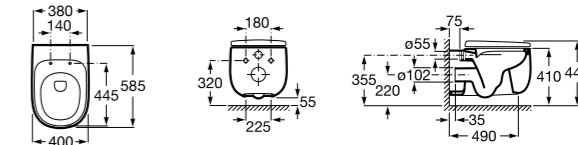

Seat and cover
A801B82..0

Rimless bowl with concealed fixings.
Supralit® soft-close seat and cover.

Bidet

Back to wall bidet
A3570B8..0

Cover
A806B82..0

Back to wall bidet.
Supralit® soft-close cover.
Faucet not included.