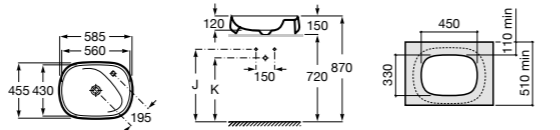

455x455mm
A3270B9..0