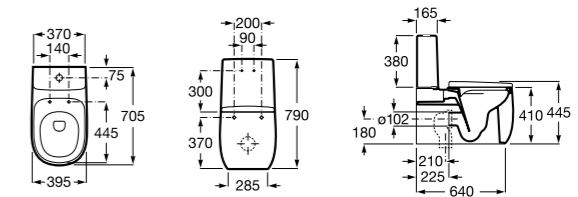

*Un*limited edition

WCs and bidets

WCs and bidets

Back to wall close-coupled WC

Bowl
A3420B9..0

Cistern
A3410B1..0

Seat and cover
A801B82..0

Rimless back to wall bowl with dual outlet.
Cistern with double flush 4.5/3 litres and bottom inlet.
Supralit® soft-close seat and cover.