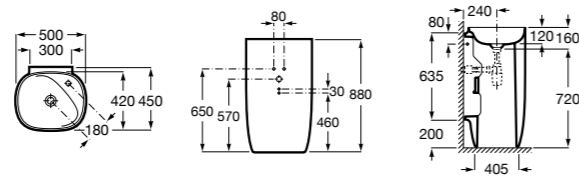

For 125 mm front

Sophisticated

Delicate, soft and matt texture, very pleasant to touch

Additional shelf

Available in width 385 mm and height 50 mm

Configurable basins

1 Bowl

From 2 to 4 bowls

	B
Min	315
Máx	2485

Without overflow, fixed waste. Surfex® cover included.
Dimensions in mm.

Basins

Totem basin

Totem Fineceramic® basin with universal drain and ceramic plug Ø 72 mm.

500x450x880mm
A3270B0..0

Basin with integrated semi-pedestal

Wall-hung totem Fineceramic® basin with universal drain and ceramic plug Ø 72 mm.

460x470x380mm
A3270B1..0

Bottle Trap	K	J
Totem	530	610
Minimal		
Botella	610	550

Over countertop basin