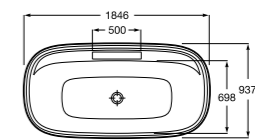

Column unit with full-length mirror and height-adjustable shelves.

A857237...

Dimensions in mm.

Range of finishes

Basin position option

Replace ... in the product reference with the code of the chosen finish.

Oval free-standing bath. Includes click-clack waste, siphon and Surfex® cover.

1800x900 mm

A248452..0

With tapholes*

A248453..0

1600x750 mm

A248465..0

Dimensions in mm.