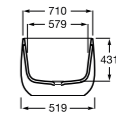

1400mm

- A851417...
- A851416...
- A851415...
- A851414...

1200mm

- A851413...
- A851412...
- A851411...
- A851410...

1000mm

- A851409...
- A851408...

A	B
1400	1000
1200	800
1000	600

Dimensions in mm.

Column unit with full-length mirror and height-adjustable shelves.

A857237...

Dimensions in mm.

Range of finishes

Basin position option

Replace ... in the product reference with the code of the chosen finish.

Oval free-standing bath. Includes click-clack waste, siphon and Surfex® cover.

1800x900 mm

A248452..0

With tapholes*

A248453..0

1600x750 mm

A248465..0

Dimensions in mm.