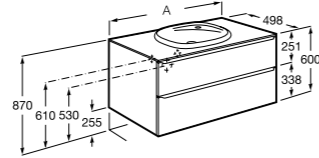

Furniture

Unik

Base unit 2 drawers with handle and Fineceramic® basin.

1000mm

A851454...

800mm

A851453...

600mm

A851452...