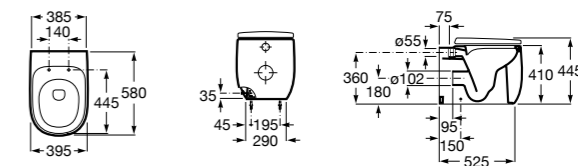

Single floorstanding WC for high or concealed cistern

Bowl
A3470B7..0

Seat and cover
A801B82..0

Rimless back to wall bowl with dual outlet.
Supralit® soft-close seat and cover.