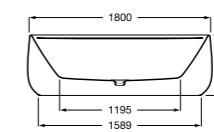

Oval free-standing bath. Includes click-clack waste, siphon and Surfex® cover.

1800x900 mm

A248452..0

With tapholes*

A248453..0

1600x750 mm

A248465..0

Dimensions in mm.