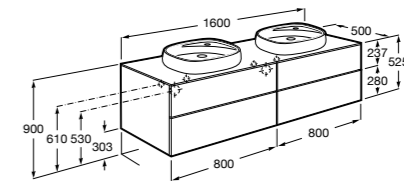

Base unit for over countertop basin

Combination of base unit 2 drawers and door and Fineceramic® basin.
It includes resin countertop, with mineral water, in grey finishes.

1400mm

- ☐ ☐ A851405...
- ☐ ☐ A851404...
- ☐ ☐ A851403...
- ☐ ☐ A851402...