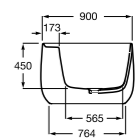

1400mm

- A851417...
- A851416...
- A851415...
- A851414...

1200mm

- A851413...
- A851412...
- A851411...
- A851410...

1000mm

- A851409...
- A851408...

A	B
1400	1000
1200	800
1000	600

Dimensions in mm.

1200mm

A851392...

A851391...

1000mm

A851390...

A851389...

A	B
1400	1000
1200	800
1000	600

Column unit

Column unit with full-length mirror and height-adjustable shelves.

A857237...

Dimensions in mm.

Range of finishes

Basin position option

Replace ... in the product reference with the code of the chosen finish.

Oval free-standing bath. Includes click-clack waste, siphon and Surfex® cover.

1800x900 mm

A248452..0

With tapholes*

A248453..0

1600x750 mm

A248465..0

Dimensions in mm.